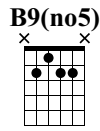

Te Olvidaste

C. Tangana

Standard tuning

♩ = 120

Gbmaj7

B9(no5)

Fm7

od-guit.

1	2	3
T		
A		
B		

Tablature for measures 1-3:

Measure 1: T (1), A (3), B (2)

Measure 2: T (2), A (1), B (2)

Measure 3: T (3), A (1), B (1)

E7

Db/F

Gb/Ab

Gb(b5)/Ab

4	5	6
T		
A		
B		

Tablature for measures 4-6:

Measure 4: T (4), A (8), B (6)

Measure 5: T (5), A (1), B (3)

Measure 6: T (6), A (2), B (4)

G#m

Abm7/Eb