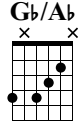

Te Olvidaste

C. Tangana

Standard tuning

♩ = 120

Gbmaj7

B9(no5)

Fm7

od-guit.

1	2	3
T		
A		
B		

Tablature for measures 1-3:

Measure 1: T (1), A (3), B (2)

Measure 2: T (2), A (1), B (2)

Measure 3: T (3), A (1), B (1)

E7

Db/F

Gb/Ab

Gb(b5)/Ab

4	5	6
T		
A		
B		

Tablature for measures 4-6:

Measure 4: T (4), A (8), B (6)

Measure 5: T (5), A (1), B (3)

Measure 6: T (6), A (2), B (4)

G#m

Abm7/Eb