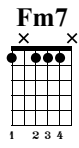

Te Olvidaste

C. Tangana

Standard tuning

♩ = 120

Gbmaj7

B9(no5)

Fm7

od-guit.

1	2	3
T		
A		
B		

Tablature for measures 1-3:

Measure 1: T (1), A (3), B (2)

Measure 2: T (2), A (1), B (2)

Measure 3: T (3), A (1), B (1)

E7

Db/F

Gb/Ab

Gb(b5)/Ab

4	5	6
T		
A		
B		

Tablature for measures 4-6:

Measure 4: T (4), A (8), B (6)

Measure 5: T (5), A (1), B (3)

Measure 6: T (6), A (2), B (4)

G#m

Abm7/Eb