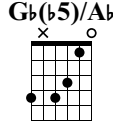

Te Olvidaste

C. Tangana

Standard tuning

♩ = 120

Gbmaj7

B9(no5)

Fm7

od-guit.

1	2	3
T		
A		
B		

Tablature for measures 1-3:

Measure 1: T (1), A (3), B (2)

Measure 2: T (2), A (1), B (2)

Measure 3: T (3), A (1), B (1)

E7

Db/F

Gb/Ab

Gb(b5)/Ab

4	5	6
T		
A		
B		

Tablature for measures 4-6:

Measure 4: T (4), A (8), B (6)

Measure 5: T (5), A (1), B (3)

Measure 6: T (6), A (2), B (4)

G#m

Abm7/Eb