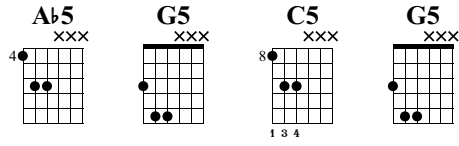

Sweet Dreams

Marylin Manson (original Eurythmics)

Standard tuning

♩ = 99

od.guit.