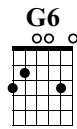

Zombie

The Cranberries

Standard tuning

♩ = 120

ot.guit.

	Em7	Cadd9	G6	Dadd9/F#
1	0	2	3	4
0	0	0	0	0
3	3	3	3	3
0	0	0	0	0
2	2	2	2	2
2	2	3	3	2
0	0	0	0	0

INTRO

5	7	8	5	7	6	3	5	2	3	2	3	3	7	0
H H H H P														