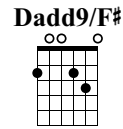

Zombie

The Cranberries

Standard tuning

♩ = 120

ot.guit.

	Em7	Cadd9	G6	Dadd9/F#
1	0	2	3	4
0	0	0	0	0
3	3	3	3	3
0	0	0	0	0
2	2	2	2	2
2	2	3	3	2
0	0	0	0	0

INTRO

5	7	8	5	7	6	3	5	2	3	2	3	3	7	0
H H H H P														