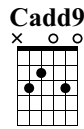

Zombie

The Cranberries

Standard tuning

♩ = 120

ot.guit.

	Em7	Cadd9	G6	Dadd9/F#
1	0	2	3	4
0	0	0	0	0
3	3	3	3	3
0	0	0	0	0
2	2	2	2	2
2	2	3	3	2
0	0	0	0	0

INTRO

5	7	8	5	7	6	3	5	2	3	2	3	3	7	0
H H H H P														