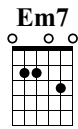

Zombie

The Cranberries

Standard tuning

♩ = 120

ot.guit.

	Em7	Cadd9	G6	Dadd9/F#
1	0	2	3	4
0	0	0	0	0
3	3	3	3	3
0	0	0	0	0
2	2	2	2	2
2	2	3	3	2
0	0	0	0	0

INTRO

5	7	8	5	7	6	3	5	2	3	2	3	3	7	0
H H H H P														